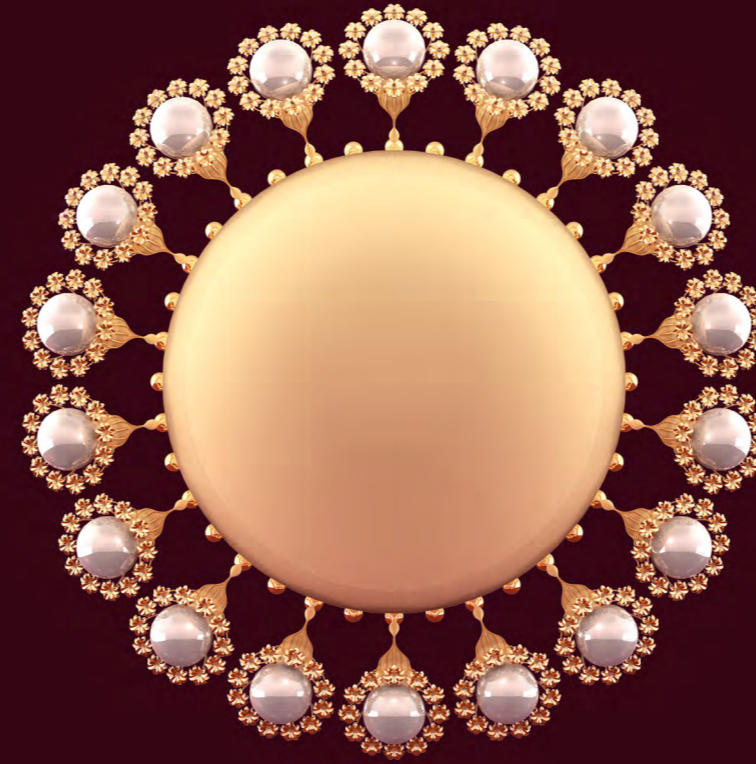

Twin Ladies/3rd

3694711/3rd

Diamantenarchitektur

gemstone(s)	diamond
gemstone count	1
gemstone weight	approx. 8.40 ct
color shade	white
color grade	on request
purity grade	on request
cut type	emerald cut

gemstone(s)	diamond
gemstone count	1
gemstone weight	approx. 5.51 ct
color shade	white
color grade	on request
purity grade	on request
cut type	emerald cut

Edelpreis

2,213,000 US\$/VAT included

Diamantenarchitektur

gemstone(s)	diamonds
gemstone count	72
gemstone weight	approx. 3.60 ct
color shade	white
colour grade	D to F
purity grade	IF to VVS2
cut type	brilliant cut

Edellegierungsarchitektur

fine alloy	Aurum
color shade	yellow gold
fineness	750/000
surface finish	high gloss
surface structure	smooth