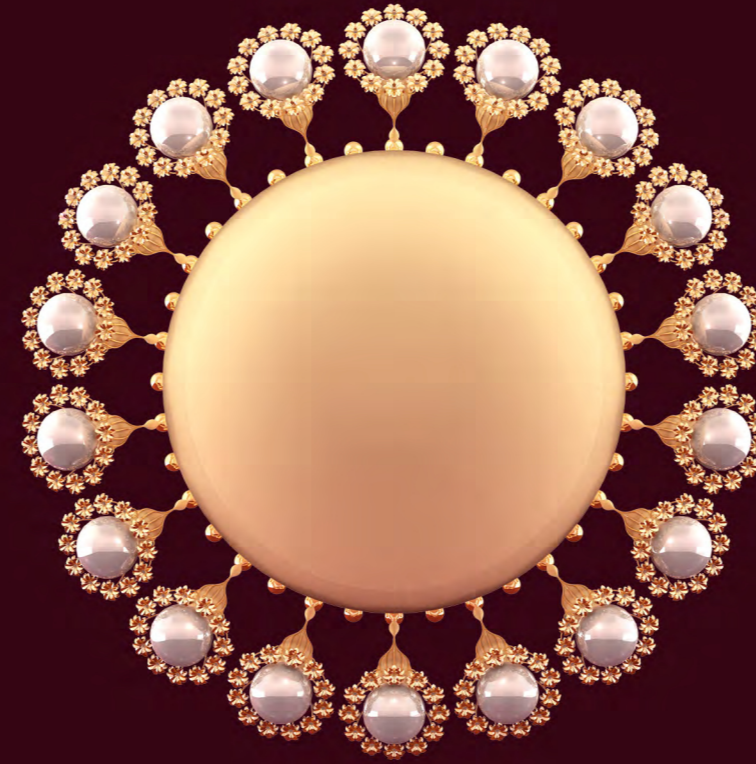

Twin Ladies/3rd

3694711/3rd

Diamantenarchitektur

gemstone(s)	diamond
gemstone count	1
gemstone weight	approx. 8.40 ct
colour shade	white
colour grade	on request
purity grade	on request
cut type	emerald cut

gemstone(s)	diamond
gemstone count	1
gemstone weight	approx. 5.44 ct
colour shade	white
colour grade	on request
purity grade	on request
cut type	emerald cut

Edelpreis

1,619,000 £/VAT included

Diamantenarchitektur

gemstone(s)	diamonds
gemstone count	72
gemstone weight	approx. 3.60 ct
colour shade	white
colour grade	D to F
purity grade	IF to VVS2
cut type	brilliant cut

Edellegierungsarchitektur

fine alloy	Aurum
colour shade	yellow gold
fineness	750/000
surface finish	high gloss
surface structure	smooth